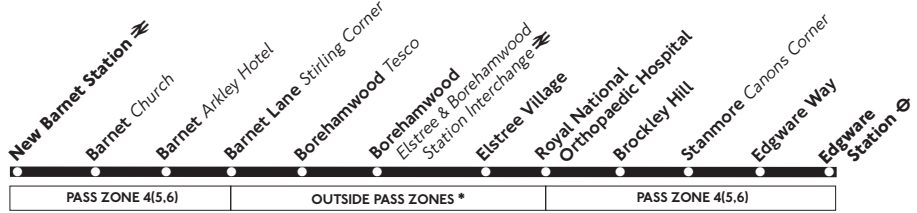

SD - Schooldays only (Operated by Sovereign).  
(X) - Elstree & Borehamwood Station Interchange.

## New Barnet - Borehamwood - Edgware

Daily  
Including  
School Bus 606

\* Bus Passes covering zones **2,3,4** or **1,2,3,4** and any LT Card or Travelcard may be used throughout these routes.